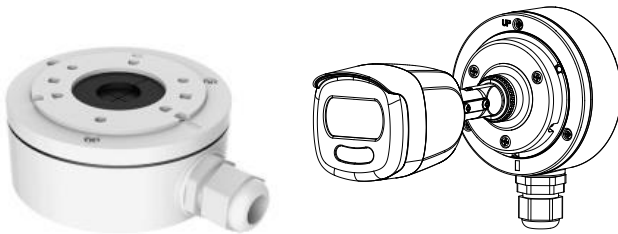

Order Model

DS-2CE12DFT-FC

Dimension

Accessory

DS-1280ZJ-XS

Junction Box

Distributed by

Headquarters

No.555 Qianmo Road, Binjiang District,
Hangzhou 310051, China
T +86-571-8807-5998
overseasbusiness@hikvision.com

Hikvision USA
T +1-909-895-0400
sales.usa@hikvision.com

Hikvision Europe
T +31-23-5542770
saleseuro@hikvision.com

Hikvision Middle East
T +971-4-8816086
salesme@hikvision.com

Hikvision Russia
T +7-495-669-67-99
saleru@hikvision.com

Hikvision India
T +91-22-28469900
sales@pramahikvision.com

Hikvision Italy
T +39-0438-6902
info.it@hikvision.com

Hikvision France
T +33(0)1-85-330-444
info.fr@hikvision.com

Hikvision Spain
T +34-91-737-16-55
info.es@hikvision.com

Hikvision Poland
T +48-22-460-01-50
poland@hikvision.com

Hikvision UK
T +44-1628-9021-4
support.uk@hikvision.com

Hikvision Singapore
T +65-6684-4718
sg@hikvision.com

Hikvision Oceania
T +61-2-8599-4233
salesau@hikvision.com

Hikvision Hong Kong
T +852-2151-1761

Hikvision Canada
T +1-909-895-0400
sales.usa@hikvision.com