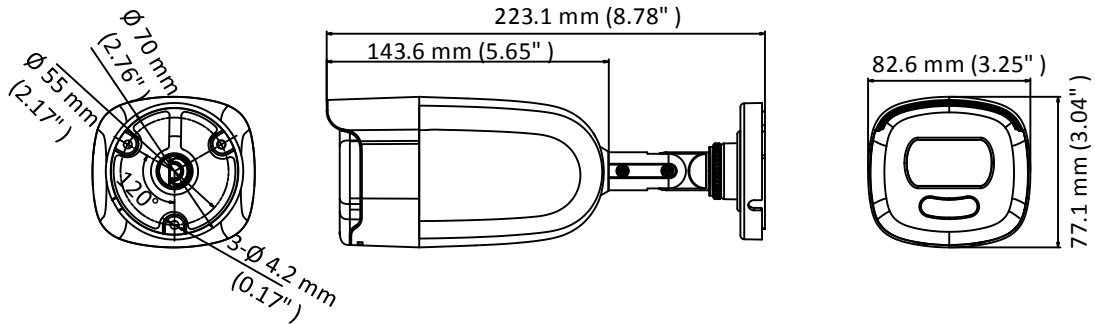

### Key Feature

- 2 MP, 1920 × 1080 resolution
- 24-hour colorful image
- 120 dB true WDR, 3D DNR
- 3.6 mm, 6 mm fixed focal lens
- Smart Light, up to 40 m white light distance
- 4 in 1 video output (switchable TVI/AHD/CVI/CVBS)
- IP67

## Specification

<b>Camera</b>	
Image Sensor	2 MP CMOS
Signal System	PAL/NTSC
Resolution	1920 (H) × 1080 (V)
Frame Rate	TVI: 1080p@30fps, 1080p@25fps AHD: 1080p@30fps, 1080p@30fps CVI: 1080p@30fps, 1080p@25fps CVBS: PAL/NTSC
Min. illumination	Color: 0.0008 Lux @ (F1.0, AGC ON), 0 Lux with white light
Shutter Time	PAL: 1/25 s to 1/50, 000 s NTSC: 1/30 s to 1/50, 000 s
Slow Shutter	Max. 16 times
Lens	3.6 mm, 6 mm fixed lens
Field of View	3.6 mm, horizontal FOV: 83.0°, vertical FOV: 44.4°, diagonal FOV: 98.0° 6 mm, horizontal FOV: 51.0°, vertical FOV: 28.5°, diagonal FOV: 58.7°
Lens Mount	M16
Day & Night	Color
WDR (Wide Dynamic Range)	≥120 dB
Angle Adjustment	Pan: 0° to 360°; Tilt: 0° to 180°; Rotate: 0° to 360°
<b>Menu</b>	
White Light	AUTO/OFF
Image Mode	STD/HIGH SAT
AGC	Yes
White Balance	Auto/Manual
AE (Auto Exposure) Mode	WDR/BLC/HLC/Global
Privacy Mask	4 programmable privacy masks
Motion Detection	4 programmable motion areas
Noise Reduction	3D DNR
Language	English
Function	Brightness, Sharpness, Mirror, Smart Light, Defective Pixel Correction
<b>Interface</b>	
Video Output	Switchable TVI/AHD/CVI/CVBS
<b>General</b>	
Operating Conditions	-40 °C to 60 °C (-40 °F to 140 °F), humidity: 90% or less (non-condensing)
Power Supply	12 VDC ± 25% <i>*You are recommended to use one power adapter to supply the power for one camera.</i>
Power Consumption	Max. 4.2 W
Protection Level	IP67
Material	Front Cover: Metal Main Body: Plastic
White Light	Up to 40 m
Communication	HIKVISION-C
Dimensions	223.1 mm × 77.1 mm × 82.6 mm (8.78" × 3.04" × 3.25")
Weight	Approx. 436 g (0.96 lb.)

## Dimension